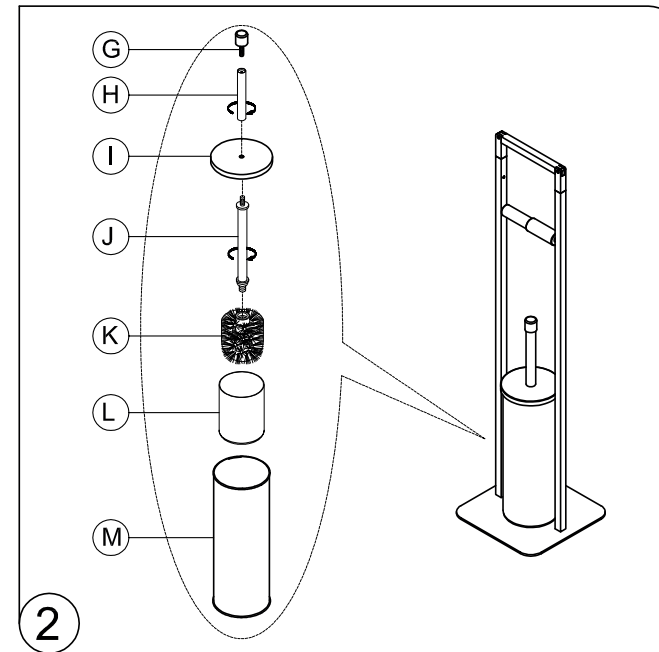

No.	Part	Pcs
A		1
B		1
C		1
D		2
E		1
F		1
G		1
H		1
I		1
J		1
K		1
L		1
M		1
N		3
O		3
P		4
Q		1

FRANCE ONLY

40.07486 / 40.07651

297x210 mm
40.07486 NATURA
40.07651 CHIC

MSV
GROUP
spirella®
www.msv-france.com
MSV - Rue Fernand Magnin, 66000 REVENSALES - FRANCE.