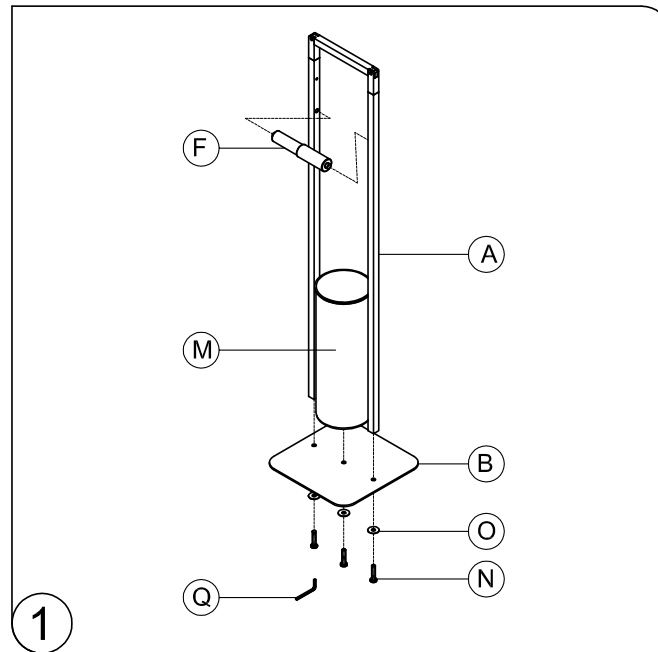

No.	Part	Pcs
A		1
B		1
C		1
D		2
E		1
F		1
G		1
H		1
I		1
J		1
K		1
L		1
M		1
N		3
O		3
P		4
Q		1

FRANCE ONLY

40.07486 / 40.07651

297x210 mm
40.07486 NATURA
40.07651 CHIC

MSV
GROUP
spirella®
www.msv-france.com
MSV - Rue Fernand Magnin, 66000 REVENSALES - FRANCE.